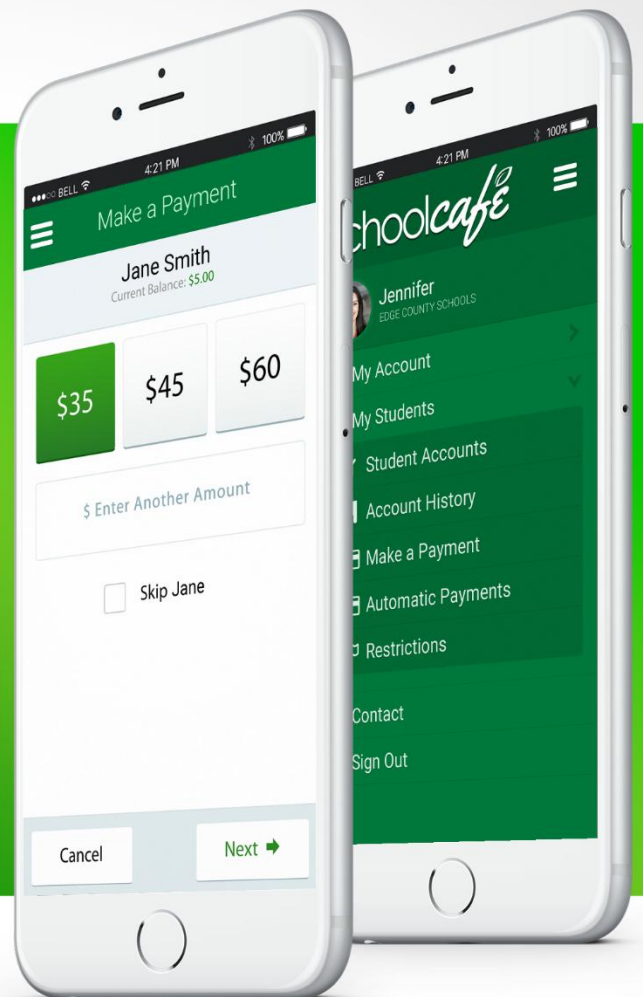

- View your child's cafeteria account balance
- Make payments to your child's cafeteria account
- Review daily spending and purchases
- Low balance reminders

Tamaqua Area School District is proud to offer SchoolCafé, a safe and secure way for parents to make online payments to their children's cafeteria accounts.